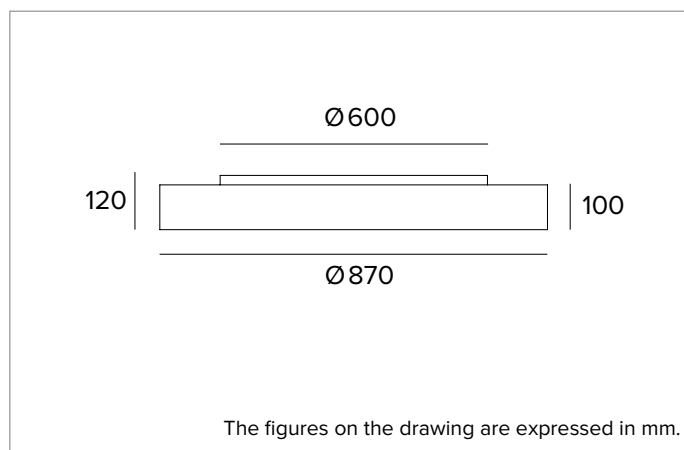

SOURCE

The LED Engine is made up of self-cooling circular boards. Tunable White version available on request.

Energy efficiency class: D

Nominal power: 144W

Nominal flux: 22843lm

Colour rendering index: 80

Rf: 82.6

Rg: 95.7

CCT nominal: 4000K

SDCM: 3

Lifetime (L80/B10): >50000h tq +25°C

ILLUMINOTECHNICAL CHARACTERISTICS

OPAL Direct Version: High luminance transmission and light diffusion opaline polycarbonate lower diffusive screen.

Emission: DOWN OPAL

Optical efficiency: 61%

Fixture flux: 13827lm

Luminous efficacy: 85lm/W

Photobiological safety: Compliant with RG1 low risk group

MECHANICAL CHARACTERISTICS

Calendered extruded aluminium body.

Colour and finish: Deep black

Dimensions: D=870mm

Weight: 12Kg

Degree of protection: IP20 for recessed part

Degree of protection: IP40 for exposed part

ELECTRICAL CHARACTERISTICS

Integrated electronic ON-OFF power supply. Emergency Pack available on request. Equipped with a rapid connector for mains connection.

Fixture Power: 162W

Power supply: 220-240Vac 50/60Hz

Insulation Class: CLASS 1

Type of driver / Control: ON-OFF

Driver included: YES

Class F: YES

Ambient temperature: 0°C / +25°C

INSTALLATION

Polycarbonate fixing system is pre-set for ceiling or wall mounted installations. Suspension and recessed installation is possible using a special accessory to be ordered separately.

NOTES

110-277Vac version available on request.

WARRANTY

5 years.

WARNING

Luminaire designed for disposal/recycling at end-of-life. Replaceable (LED only) light source by a professional. Replaceable control gear by a professional.

Due to the technological evolution of the electronic components, the data provided may be updated, and as such, confirmation must be requested during the order process.

Luminous flux and power supply have +/-10% tolerances with respect to the indicated value. tq +25°C (CIE 121).

We reserve the right to make technical changes.

Targetti Sankey S.r.l.
Via Pratese, 164
50145 Firenze - Italy
Tel: +39 055 37911
targetti.com
targetti@targetti.com

CCIAA Firenze
Share Capital:
€ 500.000,00
VAT N. (IT):
01537660480
R.E.A.: FI-275656

TARGETTI